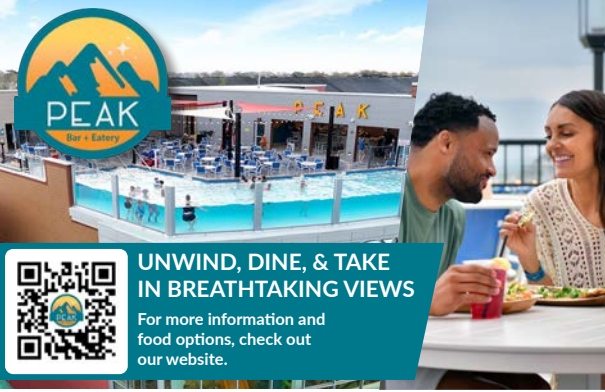

WELCOME!

We're glad you're here.

Scan the QR codes below for the most up-to-date information, including our events and waterpark schedule.

WILDERNESS MAP

WILDERNESS HOURS

DINING GUIDE

LOST & FOUND

WHERE FAMILIES ESCAPE TOGETHER

For current room escape experiences and tickets visit our website and social.

UNWIND, DINE, & TAKE IN BREATHTAKING VIEWS

For more information and food options, check out our website.

GAMES. RIDES. ATTRACTIONS.

For more information and attractions, check out our website.

DIVE INTO THE SWIMM'N CHICK'N

For more information and food options, check out our website.

DINE IN. GRAB N' GO.

For our current offerings + food outlets at Camp Social Food Hall, visit our website.